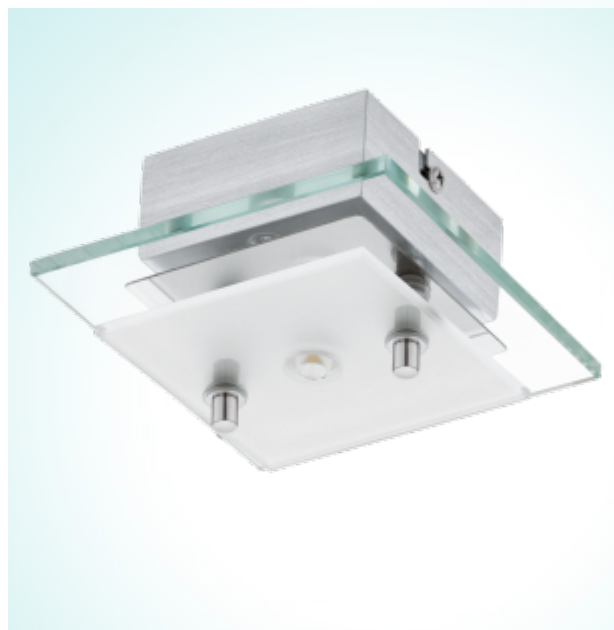

93884 FRES 2

General Information

Article:	93884
Lighting Type:	wall / ceiling luminaire
Collection:	Style
EAN Code:	9002759938840

Dimensions

Depth:	125 mm
Width:	125 mm
Height:	65 mm
Weight:	0.61 kg

Illuminant

Socket:	LED
Illuminant:	LED
Delivery:	incl.
Wattage:	1x 5,4W
Luminous Flux:	510 lm
Luminous Colour:	3000K warm white
Average Lifetime:	25,000 h
LED changeable:	yes
Energy Efficiency:	A+

Material & Colour

Enclosure Material:	steel
Enclosure Colour:	chrome
Glass / Shade Material:	glass, satinated glass
Glass / Shade Colour:	clear, white

Technical Information

Protection Rating:	IP20
Protection Class:	2
Line Voltage:	220-240V,50/60Hz
Operation Voltage:	12V

LED

Technical changes reserved