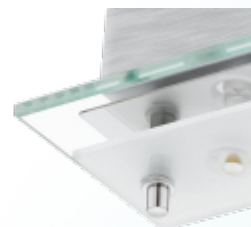

93884 FRES 2

General Information

Article:	93884
Lighting Type:	wall / ceiling luminaire
Collection:	Style
EAN Code:	9002759938840

Dimensions

Depth:	125 mm
Width:	125 mm
Height:	65 mm
Weight:	0.61 kg

Illuminant

Socket:	LED
Illuminant:	LED
Delivery:	incl.
Wattage:	1x 5,4W
Luminous Flux:	510 lm
Luminous Colour:	3000K warm white
Average Lifetime:	25,000 h
LED changeable:	yes
Energy Efficiency:	A+

Material & Colour

Enclosure Material:	steel
Enclosure Colour:	chrome
Glass / Shade Material:	glass, satinated glass
Glass / Shade Colour:	clear, white

Technical Information

Protection Rating:	IP20
Protection Class:	2
Line Voltage:	220-240V,50/60Hz
Operation Voltage:	12V

LED

Technical changes reserved